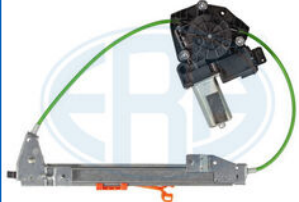

Combi Switch Function: with comfort function, Fitting Position: Right Rear, Number of connectors: 6, Number of Doors: 4, Operating Mode: Electric, Supplementary Article/Supplementary Info: with electric motor, Window Regulator: Single Rail Window Lift