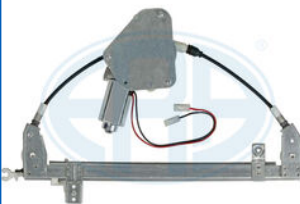

Fitting Position: Left, Rear, Number of Doors: 4, Operating Mode: Electric, Window Regulator: Single Rail Window Lift

490331	Window Regulator	RENAULT 77 00 834 394, 82 00 038 151 VALEO 850346	RENAULT MEGANE