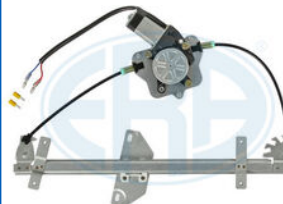

Fitting Position: Left Front, Number of Doors: 4, Operating Mode: Electric, Supplementary Article/Supplementary Info: with electric motor, Window Regulator: Single Rail Window Lift

490404	Window Regulator	VALEO 850659 VW 5Z3 837 502 A	VW FOX