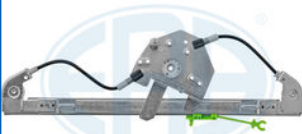

Fitting Position: Right Rear, Number of Doors: 4, Operating Mode: Electric, Supplementary Article/Supplementary Info: without electric motor, Window Regulator: Single Rail Window Lift

490045	Window Regulator	BMW 51 32 8 212 099, 51 35 8 212 099 VALEO 850854	BMW 3