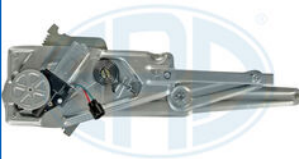

Fitting Position: Left Front, Number of connectors: 2, Number of Doors: 2, Operating Mode: Electric, Supplementary Article/Supplementary Info: with electric motor, Window Regulator: Single Rail Window Lift

490364	Window Regulator	RENAULT 82 00 051 780 VALEO 850363	RENAULT TWINGO