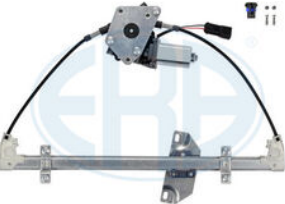

Fitting Position: Left Front, Number of Doors: 4, Operating Mode: Electric, Supplementary Article/Supplementary Info: with electric motor, Window Regulator: Single Rail Window Lift

490214	Window Regulator	IVECO 4817201 VALEO 850953	IVECO TURBOSTAR