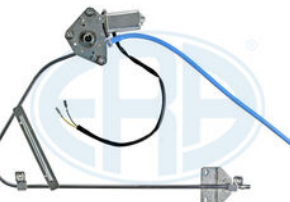

Fitting Position: Front, Right, Number of Doors: 2, Operating Mode: Electric, Window Regulator: Spiral Cable Window Lifter

490216	Window Regulator	IVECO 4856063, 99485357 VALEO 850479	IVECO DAILY