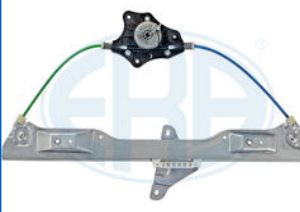

Combi Switch Function: with comfort function, Fitting Position: Left Front, Number of Doors: 4, Operating Mode: Electric, Supplementary Article/Supplementary Info: without electric motor, Window Regulator: Single Rail Window Lift