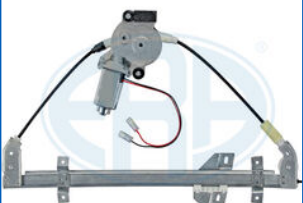

Fitting Position: Front, Left, Number of Doors: 4, Operating Mode: Electric, Window Regulator: Single Rail Window Lift

490182	Window Regulator	FORD 1022280, 1049130	FORD FIESTA MAZDA 121