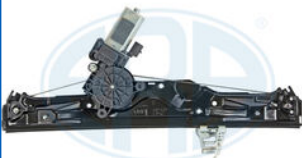

Combi Switch Function: with comfort function, Fitting Position: Left Rear, Number of Doors: 4, Operating Mode: Electric, Supplementary Article/Supplementary Info: without electric motor, Window Regulator: Single Rail Window Lift

490206	Window Regulator	FORD 1542434	FORD KA