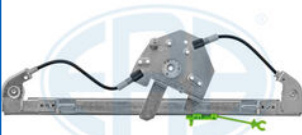

ERA Code	Subgroup	OE / Comparable code	Used on vehicles
490043	Window Regulator	BMW 51 33 8 212 097 VALEO 850040	BMW 3

Fitting Position: Left Front, Number of connectors: 2, Number of Doors: 4, Operating Mode: Electric, Supplementary Article/Supplementary Info: with electric motor, Window Regulator: Double Rail Window Lift

490044	Window Regulator	BMW 51 32 8 212 100, 51 35 8 212 100 VALEO 850855	BMW 3

Fitting Position: Right Rear, Number of Doors: 4, Operating Mode: Electric, Supplementary Article/Supplementary Info: without electric motor, Window Regulator: Single Rail Window Lift

490045	Window Regulator	BMW 51 32 8 212 099, 51 35 8 212 099 VALEO 850854	BMW 3

Fitting Position: Left Rear, Number of Doors: 4, Operating Mode: Electric, Supplementary Article/Supplementary Info: without electric motor, Window Regulator: Single Rail Window Lift

490046	Window Regulator	BMW 51 35 8 212 100 VALEO 850043	BMW 3

Fitting Position: Rear, Right, Number of Doors: 4, Operating Mode: Electric, Window Regulator: Single Rail Window Lift

490048	Window Regulator	BMW 51 35 7 140 590 VALEO 850927	BMW 3

Combi Switch Function: with comfort function, Fitting Position: Right Rear, Number of Doors: 4, Operating Mode: Electric, Supplementary Article/Supplementary Info: without electric motor, Window Regulator: Single Rail Window Lift