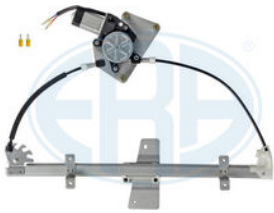

Fitting Position: Left Front, Number of Doors: 4, Operating Mode: Electric, Supplementary Article/Supplementary Info: with electric motor, Window Regulator: Single Rail Window Lift

490477	Window Regulator	NISSAN 80701-AX620 VALEO 850768	NISSAN MICRA

Fitting Position: Front, Left, Number of Doors: 2, 4, Operating Mode: Electric, Window Regulator: Single Rail Window Lift

490478	Window Regulator	BMW 51 33 7 140 588 VALEO 850925	BMW 3