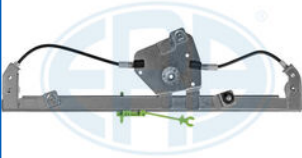

ERA Code	Subgroup	OE / Comparable code	Used on vehicles
490203	Window Regulator	FORD 1138216, 1142897, 1331614 VALEO 850568	FORD FOCUS

Combi Switch Function: with comfort function, Fitting Position: Left Front, Number of Doors: 4, Operating Mode: Electric, Supplementary Article/Supplementary Info: without electric motor, Window Regulator: Double Rail Window Lift

490204	Window Regulator	FORD 1138204, 1143004, 1331606 VALEO 850573	FORD FOCUS

Combi Switch Function: with comfort function, Fitting Position: Right Rear, Number of Doors: 4, Operating Mode: Electric, Supplementary Article/Supplementary Info: without electric motor, Window Regulator: Single Rail Window Lift

490205	Window Regulator	FORD 1138204, 1143005, 1331606 VALEO 850572	FORD FOCUS

Combi Switch Function: with comfort function, Fitting Position: Left Rear, Number of Doors: 4, Operating Mode: Electric, Supplementary Article/Supplementary Info: without electric motor, Window Regulator: Single Rail Window Lift

490206	Window Regulator	FORD 1542434	FORD KA

Fitting Position: Front, Right, Number of Doors: 2, Operating Mode: Electric, Window Regulator: Single Rail Window Lift

490207	Window Regulator	FORD 1542436	FORD KA

Fitting Position: Left Front, Number of connectors: 2, Number of Doors: 2, Operating Mode: Electric, Supplementary Article/Supplementary Info: with electric motor, Window Regulator: Single Rail Window Lift