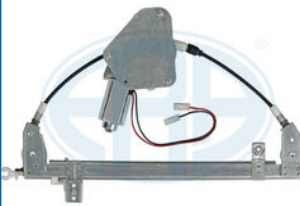

Fitting Position: Rear, Right, Number of Doors: 4, Operating Mode: Electric, Window Regulator: Single Rail Window Lift

490329	Window Regulator	RENAULT 77 00 838 598 VALEO 850354, 850370	RENAULT MEGANE Scenic, SCENIC