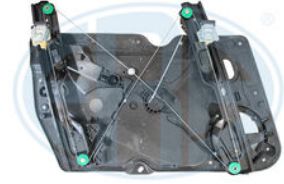

ERA Code	Subgroup	OE / Comparable code	Used on vehicles
490662	Window Regulator	VW 5K0 837 462 D	VW GOLF