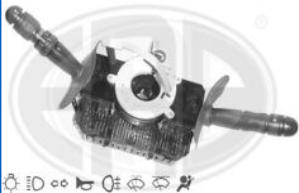

Airbag: Driver Airbag, Colour: Grey, Combi Switch Function: with high beam function, with horn, with indicator function, with light dimmer function, with rear fog light function, with wipe interval function, with wipe-wash function, Number of connectors: 28, Weight [kg]: 0,854

440269	Steering Column Switch	IVECO 500321204, 504108890 VALEO 251551	IVECO DAILY, DAILY