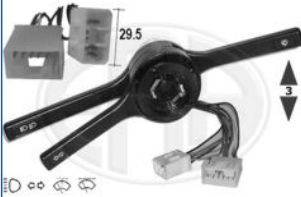

Combi Switch Function: with high beam function, with indicator function, with wipe interval function, with wipe-wash function, Connector type: 7+6F white, Number of connectors: 13, Weight [kg]: 0,434

440091	Steering Column Switch	FIAT 183160860, 716671060, 716674060 VALEO 251394	FIAT PUNTO, PUNTO, PUNTO