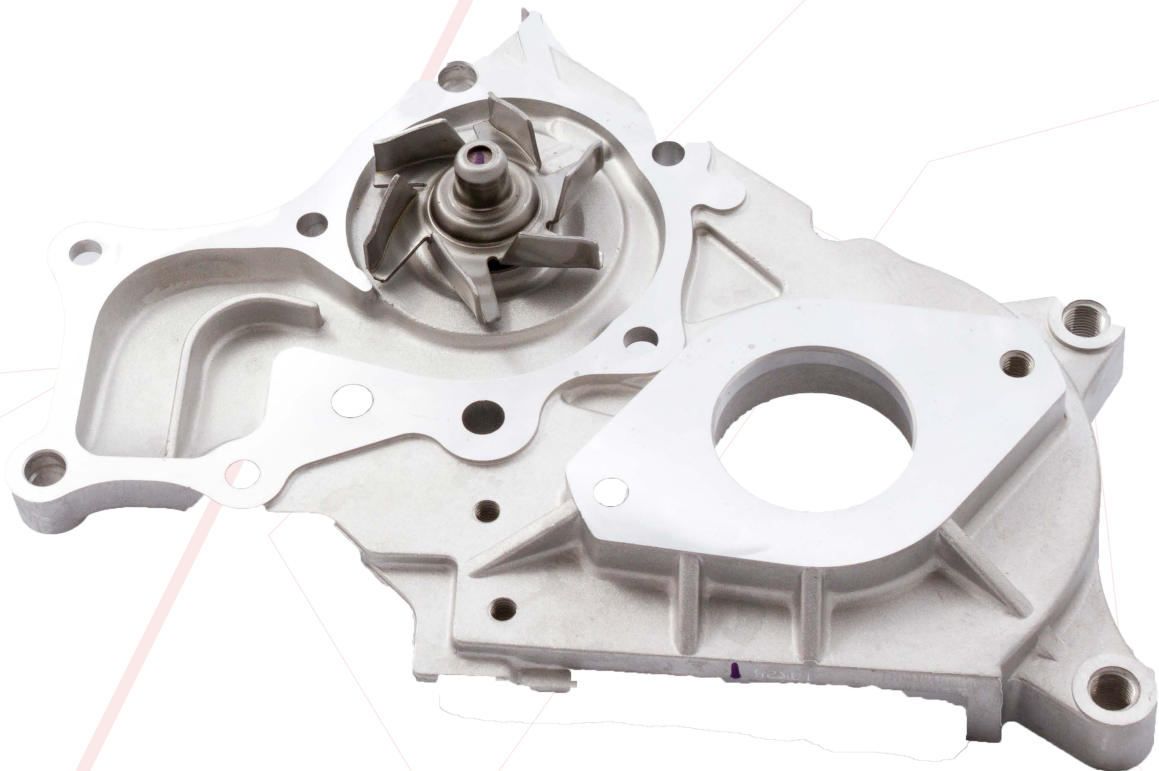

NIPPARTS[®]
moved by mechanics

IMPIANTO RAFFREDDAMENTO

COOLING SYSTEM

www.eraspares.com
era@eraspares.it

Applicazioni veicolari - Vehicles applications

ACURA	ALFA ROMEO	CHEVROLET
INTEGRA Saloon 1.5 J1545000	145 (930 _) 1.9 JTD N1518026	KALOS Hatchback (T250, T255) 1.2 J1510909
INTEGRA Hatchback 1.5 J1545000	146 (930 _) 1.9 JTD N1518026	KALOS Saloon (T250, T255) 1.2 J1510909
INTEGRA Coupe 1.5 J1545000	147 (937 _) 1.9 JTD N1518026 1.9 JTDM N1518026	AVEO / KALOS Hatchback (T200) 1.2 J1510909 1.2 J1545002
INTEGRA Saloon 1.6 J1545000	156 (932 _) 1.9 JTD N1518026	AVEO Saloon (T300) 1.2 N1510917
INTEGRA Coupe 1.6 J1545000	156 Sportwagon (932 _) 1.9 JTD N1518026 2.4 JTD N1518026	KALOS Saloon (T250, T255) 1.2 N1510917
INTEGRA Hatchback 1.6 J1545000	156 (932 _) 2.4 JTD N1518026	AVEO Hatchback (T300) 1.2 N1510917
INTEGRA Saloon 1.6 i J1545000	159 (939 _) 1.9 JTDM 8V N1518026	KALOS Hatchback (T250, T255) 1.2 N1510917
INTEGRA Coupe 1.6 i J1545000	159 Sportwagon (939 _) 1.9 JTDM 8V N1518026	AVEO Hatchback (T300) 1.2 N1510920
INTEGRA Hatchback 1.6 i J1545000	166 (936 _) 2.4 JTD N1518026	AVEO Saloon (T300) 1.2 N1510920
LEGEND 2.0 J1534002 2.0 J1545000 2.5 J1545000 2.7 J1545000	ASIA MOTORS	KALOS Hatchback (T250, T255) 1.2 LPG J1510909
LEGEND Coupe 2.7 J1545000	HI-TOPIC (AM715) 2.7 15 STD J1530307 2.7 15 STD J1543002 2.7 D Rear Wheel Drive J1530307 2.7 D Rear Wheel Drive J1543002	KALOS Saloon (T250, T255) 1.2 LPG J1510909
LEGEND II 3.2 J1532015	ROCSTA Open Off-Road Vehicle (AM102) 1.8 i 4x4 J1530304 1.8 i 4x4 J1543002 2.2 D J1513008 2.2 D J1530304 2.2 D J1543002 2.2 D 4x4 J1513008 2.2 D 4x4 J1530304 2.2 D 4x4 J1543002	KALOS Hatchback (T250, T255) 1.2 LPG N1510917
LEGEND II Coupe 3.2 J1532015	ROCSTA Closed Off-Road Vehicle (AM102) 2.2 D AWD J1513008 2.2 D AWD J1530304 2.2 D AWD J1543002	KALOS Saloon (T250, T255) 1.2 LPG N1510917
LEGEND II 3.2 J1545000	ROCSTA Open Off-Road Vehicle (AM102) 2.2 DLX 4x4 J1513008 2.2 DLX 4x4 J1530304 2.2 DLX 4x4 J1543002	AVEO Hatchback (T300) 1.2 LPG N1510917
LEGEND II Coupe 3.2 J1545000	BMW	AVEO Saloon (T300) 1.2 LPG N1510917 1.3 D N1518019
MDX (YD1) 3.5 J1542002 3.5 All-wheel Drive J1542002 3.5 All-wheel Drive N1514048	1 Sports Hatch (F20) 120 d xDrive N1510552	AVEO Hatchback (T300) 1.2 LPG N1510920
MDX (YD3) 3.5 iVtec AWD J1542002 3.5 iVtec AWD N1534015	CHERY	AVEO Saloon (T300) 1.2 LPG N1510920 1.3 D N1518019
NSX 3.0 J1532015 3.2 J1532015 R 3.0 J1532015	TIGGO 2.0 J1545001 2.4 All-wheel Drive J1545001	AVEO Hatchback (T300) 1.3 D N1518019
NSX Targa (NA1) T 3.0 J1532015		KALOS Saloon (T250, T255) 1.4 J1510906
RSX Coupe (DC _) 2.0 Sport J1534014 2.0 Sport J1542002		AVEO / KALOS Saloon (T200) 1.4 J1510906
TSX (CU _) 2.4 J1542002 2.4 N1534015		KALOS Hatchback (T250, T255) 1.4 J1510906
		AVEO / KALOS Saloon (T200) 1.4 J1545002
		AVEO Saloon (T300) 1.4 N1510917
		KALOS Saloon (T250, T255) 1.4 N1510917